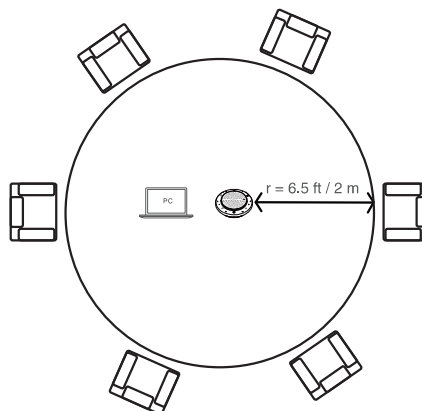

Compliance